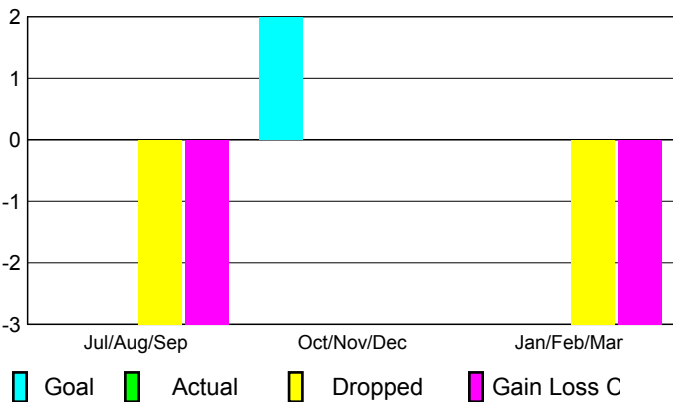

2009-2010 GMT Quarterly Report for District (or Undistricted) **District 108 YA**

GMT: **Federico STEINHAUS**

Location: **ITALY**

GMT CA: **4**

CLUBS

Club Results
2009-2010

Clubs
2008-2009

| Month | New Club | Actual New | Actual Dropped | Gain/Loss of | Gain/Loss of |
|---------------|----------|------------|----------------|--------------|--------------|
| | Goal | Clubs | Clubs | Clubs | Clubs |
| Jul/Aug/Sep | 0 | 0 | -3 | -3 | 0 |
| Oct/Nov/Dec | 2 | 0 | 0 | 0 | 0 |
| Jan/Feb/Mar | 0 | 0 | -3 | -3 | -3 |
| Totals | 2 | 0 | -6 | -6 | -3 |

Club Results 2009-2010

Goal, New, Dropped, Gain/Loss

Comparison of Club Gain/Loss

Current Year Compared to the Previous Year

YTD Status Quo Clubs 2009-2010

Status Quo Clubs Compared to Status Quo Members

MEMBERSHIP