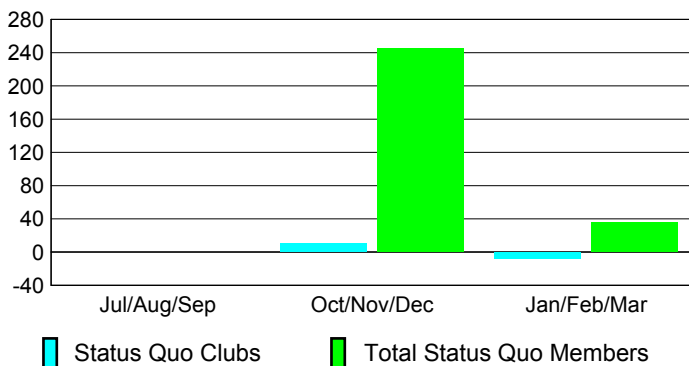

Club Results 2009-2010

Goal, New, Dropped, Gain/Loss

Comparison of Club Gain/Loss

Current Year Compared to the Previous Year

YTD Status Quo Clubs 2009-2010

Status Quo Clubs Compared to Status Quo Members

MEMBERSHIP

Membership Results
2009-2010

Membership
2008-2009

| Month | Net Memb | Actual New | Actual Dropped | Gain/Loss of | Gain/Loss of |
|---------------|----------|------------|----------------|--------------|--------------|
| | Goal | Memb | Memb | Memb | Memb |
| Jul/Aug/Sep | 0 | 81 | -166 | -85 | -87 |
| Oct/Nov/Dec | 0 | 90 | -186 | -96 | -150 |
| Jan/Feb/Mar | 0 | 92 | -129 | -37 | -58 |
| Totals | 0 | 263 | -481 | -218 | -295 |