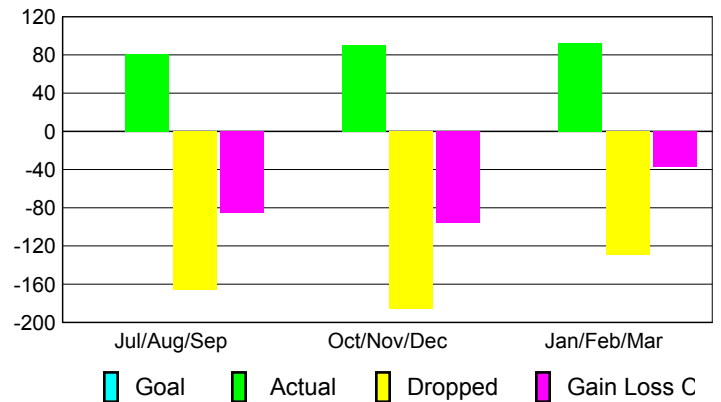

Membership Results 2009-2010

Goal, New, Dropped, Gain/Loss