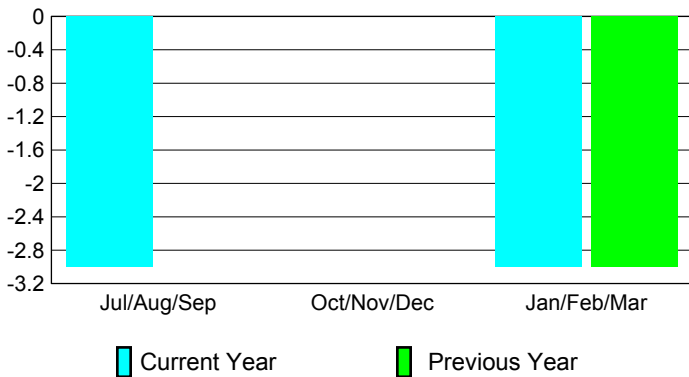

Club Results 2009-2010

Goal, New, Dropped, Gain/Loss

Comparison of Club Gain/Loss

Current Year Compared to the Previous Year

YTD Status Quo Clubs 2009-2010

Status Quo Clubs Compared to Status Quo Members

MEMBERSHIP