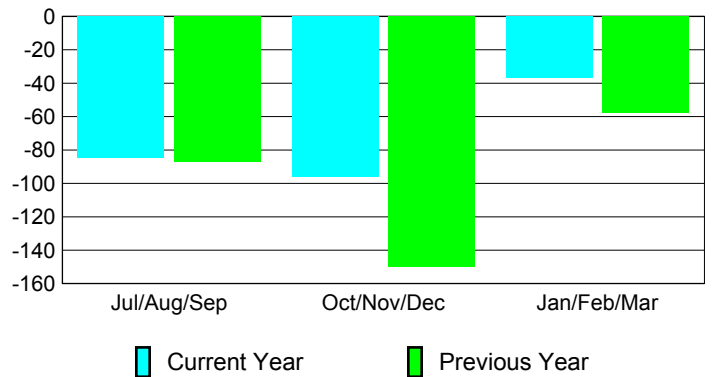

Comparison of Membership Gain/Loss

Current Year Compared to the Previous Year